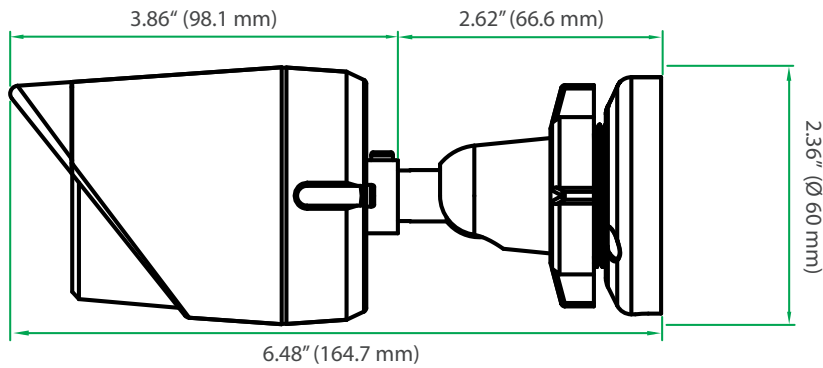

Vigilance HD Outdoor Mini Bullet Network Camera

Dimensions

Order Information

Part Number	Description
DCS-4701E	Vigilance HD Outdoor Mini Bullet Network Camera

¹5-Year warranty is available in US only
Updated 2015/08/27 (Hardware Revision A1)

VIGILANCE
Professional. Simple. Affordable.

For more information

U.S.A. | 17595 Mt. Herrmann Street | Fountain Valley, CA 92708 | 800.326.1688 | dlink.com

D-Link, the D-Link logo and the D-ViewCam™ logo are registered trademarks of D-Link Corporation or its subsidiaries.
All other third-party marks mentioned herein may be trademarks of their respective owners.
© 2015 D-Link. All rights reserved.

JustConnect+ Remote Viewing app available on:

D-Link®
Building Networks for People