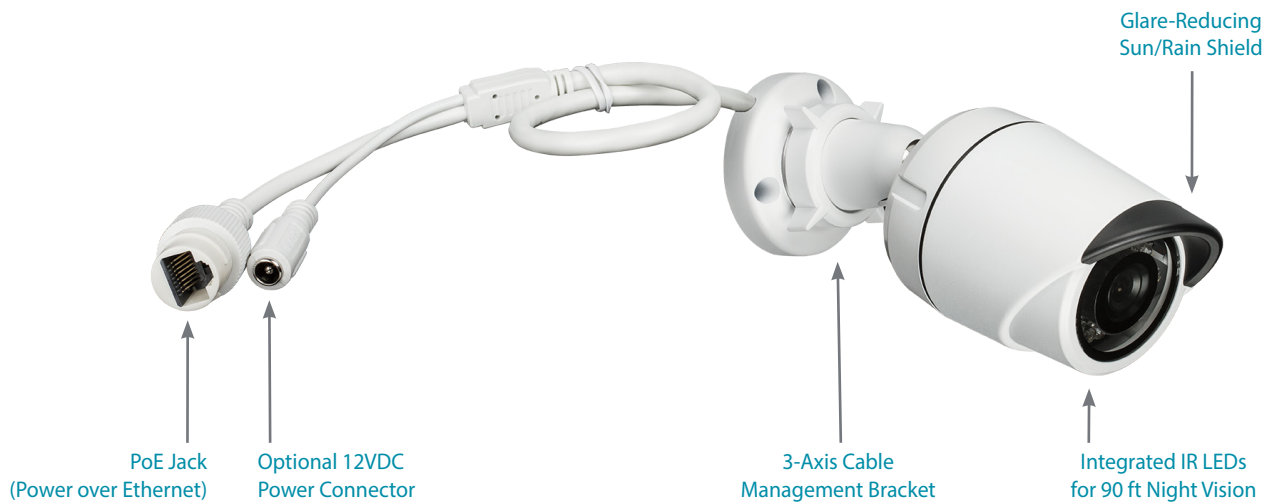

Vigilance HD Outdoor Mini Bullet Network Camera

Video Management Software

The DCS-4701E Vigilance HD Outdoor Mini Bullet Network Camera includes D-ViewCam, a complete surveillance software package that enables you to view, manage, and record from up to 32 cameras on a single computer in a central location. Recordings and e-mail alerts can be triggered through motion detection or events triggered by digital input devices, keeping administrators informed of any unusual activity.

Flexible Connectivity

The DCS-4701E has a built-in 802.3af compliant PoE module that simplifies installation by providing power and networking connectivity with a single cable, reducing the need to drill holes or lay additional cabling.

Technical Specifications

Camera		
Camera Hardware Profile	• 1/3" 1.3 Megapixel progressive CMOS sensor • 90 feet IR illumination distance • Minimum illumination: • 0.2 lux (color) • 0.1 lux (B/W) • 0 lux (IR LED) • Automatic Infrared-Cut Filter module for night viewing • 10x digital zoom • Minimum object distance: 8"	• Focal length: 2.8 mm • Aperture: F2.0 • Angle of view: • (H) 96° • (V) 54° • (D) 108°
Camera Housing	• IP66 compliant weatherproof housing	• Integrated cable management bracket
Image Features	• Configurable image size, quality, frame rate, and bit rate • Time stamp and text overlays • Configurable motion detection windows	• Configurable privacy mask zones • Configurable shutter speed, brightness, saturation, contrast, sharpness, digital WDR and 3D filter.
Video Compression	• Simultaneous H.264/MJPEG format compression • Multicast streaming	• JPEG for still images
Video Resolution	• 16:9 - 1280 x 720, 800 x 448, 640 x 360, 480 x 272, 320 x 176 up to 30 fps	• 4:3 - 960 x 720, 800 x 592, 640 x 480, 480 x 352, 320 x 240 up to 30 fps
External Device Interfaces	• 10/100 BASE-TX Fast Ethernet port	• Supports 802.3af PoE