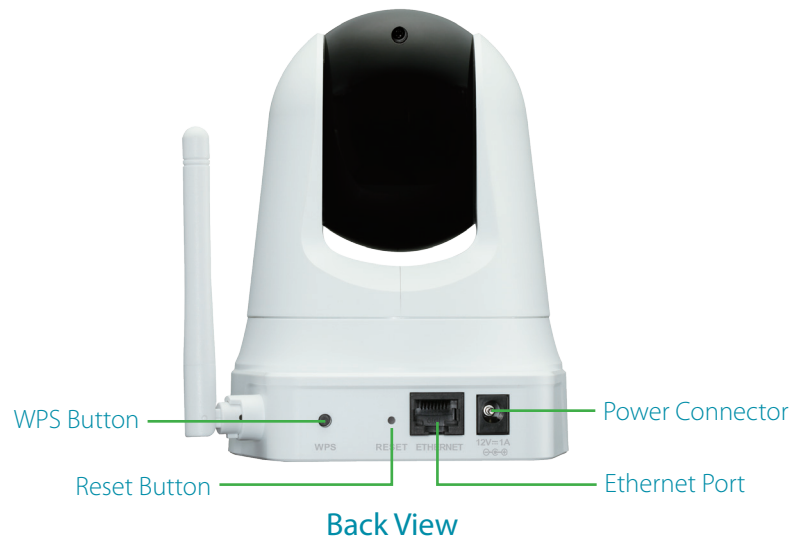

Technical Specifications

Camera

Hardware Profile	• 1/5" VGA progressive CMOS sensor • 26 feet IR illumination distance • 0 lux with IR LEDs on • Built-in Infrared-Cut Removable (ICR) Filter module • 4x digital zoom • Focal length: 2.2 mm • Aperture: F2.0	• Angle of view: • (H) 66.22° • (V) 49.08° • (D) 77.04° • Built-in microphone • Exposure time: 1/15-1/15,000 sec.
Image Features	• Adjustable image size, quality, frame rate and bit rate • Configurable brightness, saturatio and contrast	• Configurable motion detection windows • Time stamp and text overlays
Video Compression	• H.264/MJPEG	• JPEG for still images
Video Resolution	• 640 x 480 at up to 30 fps • 320 x 240 at up to 30 fps	• 160 x 120 at up to 30 fps
Audio	• PCM	
External Device Interface	• Power Connector • 10/100Base-TX Ethernet Port • Power L:ED	• WPS LED • WPS Button • Reset Button

Pan & Tilt

Pan Range	• -170° to +170° (total 340°)
Tilt Range	• -25° to +95° (total 120°)

Network

Network Protocols	• IPV4, ARP, TCP, UDP, ICMP • DHCP Client • NTP Client (D-Link) • DNS Client • DDNS Client (D-Link) • SMTP Client	• FTP Client • HTTP Server • PPPoE • UPnP Port Forwarding • LLTD
Security	• User/password authentication	• HTP digest encryption
Wireless Connectivity	• 802.11n/g/b wireless with WEP/WPA-PSK/WPA2-PSK encryption	• Operates on 2.4GHz frequency band