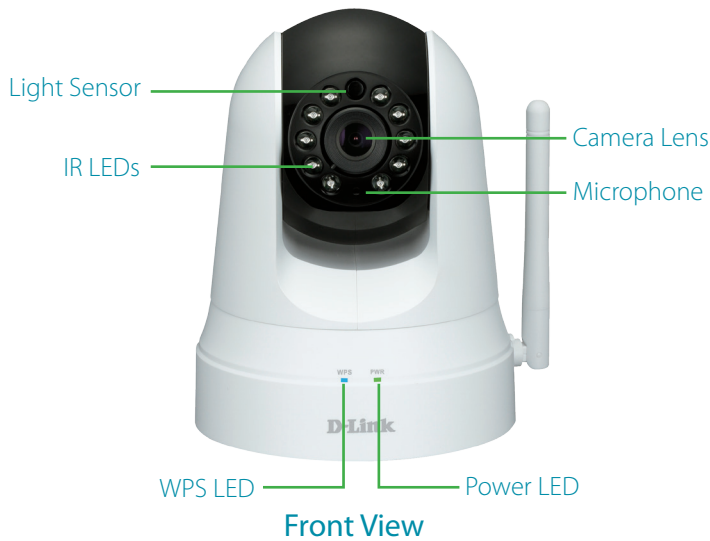

Technical Specifications

Camera

Hardware Profile	• 1/5" VGA progressive CMOS sensor • 26 feet IR illumination distance • 0 lux with IR LEDs on • Built-in Infrared-Cut Removable (ICR) Filter module • 4x digital zoom • Focal length: 2.2 mm • Aperture: F2.0	• Angle of view: • (H) 66.22° • (V) 49.08° • (D) 77.04° • Built-in microphone • Exposure time: 1/15-1/15,000 sec.
Image Features	• Adjustable image size, quality, frame rate and bit rate • Configurable brightness, saturatio and contrast	• Configurable motion detection windows • Time stamp and text overlays
Video Compression	• H.264/MJPEG	• JPEG for still images
Video Resolution	• 640 x 480 at up to 30 fps • 320 x 240 at up to 30 fps	• 160 x 120 at up to 30 fps
Audio	• PCM	
External Device Interface	• Power Connector • 10/100Base-TX Ethernet Port • Power L:ED	• WPS LED • WPS Button • Reset Button

Pan & Tilt

Pan Range	• -170° to +170° (total 340°)
Tilt Range	• -25° to +95° (total 120°)

Network

Network Protocols	• IPV4, ARP, TCP, UDP, ICMP • DHCP Client • NTP Client (D-Link) • DNS Client • DDNS Client (D-Link) • SMTP Client	• FTP Client • HTTP Server • PPPoE • UPnP Port Forwarding • LLTD
Security	• User/password authentication	• HTP digest encryption
Wireless Connectivity	• 802.11n/g/b wireless with WEP/WPA-PSK/WPA2-PSK encryption	• Operates on 2.4GHz frequency band