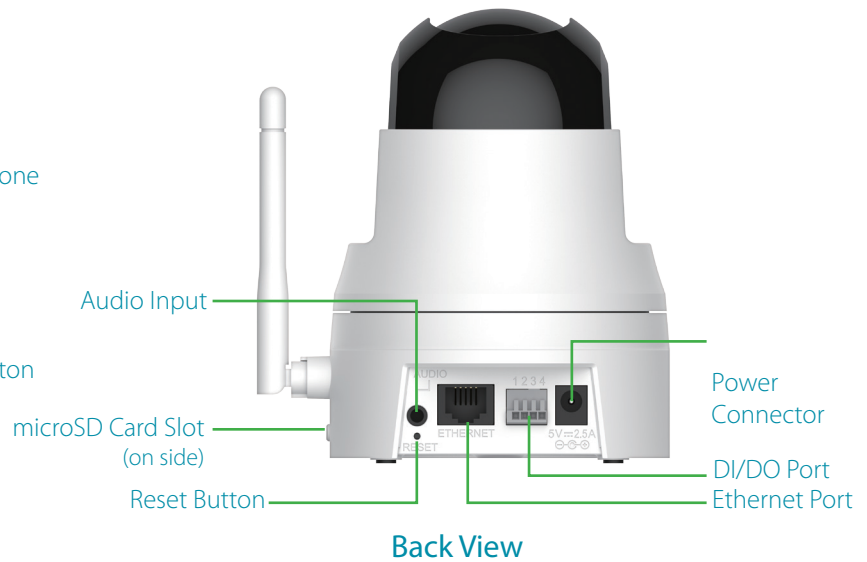

Technical Specifications

Camera

Hardware Profile	• 1/4" Megapixel progressive CMOS sensor • 26 feet IR illumination distance • 0 lux with IR LEDs on • Built-in Infrared-Cut Removable (ICR) Filter module • 10x digital zoom • Focal length: 4.57 mm • Aperture: F1.9	• Angle of view: • (H) 98° • (V) 52° • (D) 1154° • Built-in microphone and speaker • Exposure time: 1/7.5-1/10,000 sec.
Image Features	• Adjustable image size, quality, frame rate and bit rate • Configurable shutter speed, brightness, saturation, contrast, mirror and flip • Time stamp and text overlays	• Configurable motion detection windows • Configurable sound level detection • Three configurable privacy mask zones
Video Compression	• Simultaneous H.264/MJPEG format compression • H.264 multicast streaming	• JPEG for still images
Video Resolution	• 1280 x 720 at up to 30 fps	• 640 x 352 at up to 30 fps
Audio	• G.711	• AAC
External Device Interface	• Power Connector • Single Audio Input/Output Port • DI/DO Port • 10/100Base-TX Ethernet Port • microSD/SDHC Slot²	• Power L-LED • WPS LED • WPS Button • Reset Button

Pan & Tilt

Range	• Pan: -170° to +170° (total 340°) • Tilt: -20° to + 90° (total 120°)

Network

Network Protocols	• IPv4, ARP, TCP, UDP, ICMP • DHCP Client • NTP Client (D-Link) • DNS Client • DDNS Client (D-Link) • SMTP Client	• FTP Client • HTTP Server • PPPoE • RTP, RTSP, RTCP • 3GPP