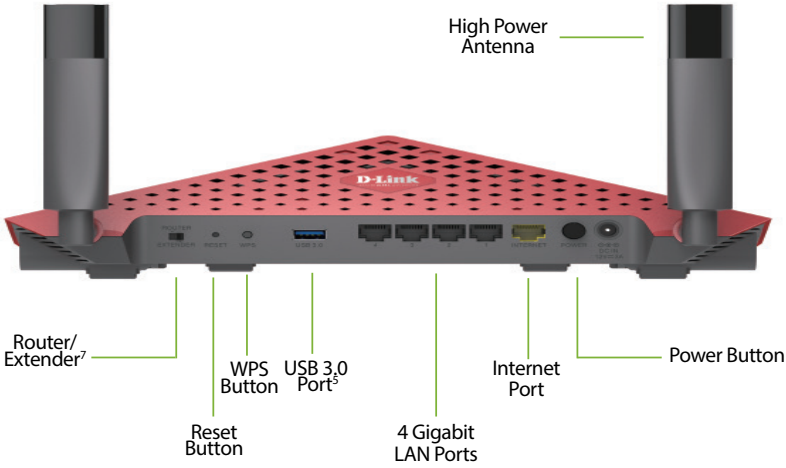

AC 3150 Ultra Wi-Fi Router

Technical Specifications		
General		
Device Interfaces	• 802.11 a/g/n/ac wireless LAN • Four 10/100/1000 Gigabit LAN Ports	• 10/100/1000 Gigabit WAN Port • USB 3.0⁴
Standards	• IEEE 802.11ac	
Minimum System Requirements	• Windows® 10, 8.1, Windows® 8, Windows® 7 , or Mac OS® X (v10.7) • Ethernet Network Interface • Internet Explorer® 11, Mozilla® Firefox® v28, Google Chrome v33, or Safari v7	• For optimal performance, pair the DIR-885L with an AC adapter (DWA-192/DWA-182) • Cable, DSL or Fiber Optics
Functionality		
Advanced Features	• SmartConnect • Guest Zone • mydlink SharePort™ web access • Multi-language web setup wizard • Green Ethernet • DLNA media server support • Advanced AC SmartBeam	• Dual active firewall • Network Address Translation (NAT) • Stateful Packet Inspection (SPI) • VPN Passthrough (PPTP/L2TP/IPsec) • Intelligent QoS • Quick VPN - L2TP over IPsec
mydlink® Lite Mobile App Features	• Remote Management • View current upload/download bandwidth • View currently connected clients • View web browsing history per client	• Block/unblock client network access • Manage wireless network details • Compatible with iOS or Android mobile
Wireless Security	• WPA & WPA2 (Wi-Fi Protected Access)	• Wi-Fi Protected Setup (WPS) PIN/PBC
Mobile App Support	• mydlink Lite • mydlink SharePort	• QRS Mobile v1.5