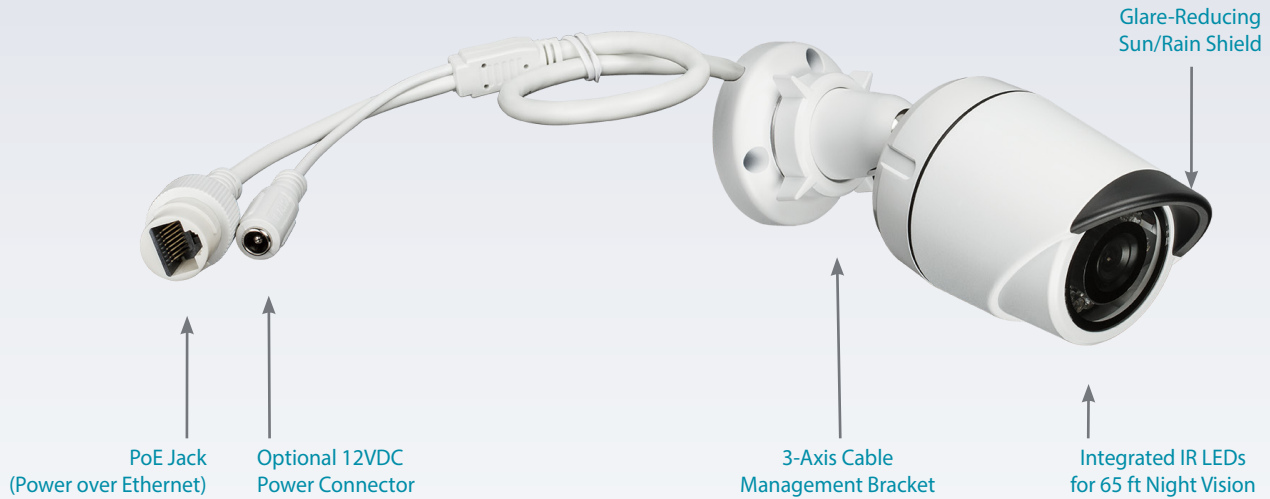

Vigilance Full HD Outdoor PoE Mini Bullet Camera

Technical Specifications

Camera

Hardware Profile	• 1/3" 3 megapixel progressive CMOS sensor • 65 feet IR illumination distance • Minimum illumination: • Day Mode: 0.2 lux • Night Mode (LEDs off): 0.1 lux • Night Mode (LEDs on): 0 lux • Built-in Infrared-Cut Removable (ICR) Filter module	• 10x digital zoom • Minimum object distance 1.6 ft • Focal length: 3.6 mm • Aperture: F1.8 • Angle of view: • (H) 70° • (V) 40° • (D) 80°
Camera Housing	• IP-66 compliant weatherproof housing	
Image Features	• Configurable image size, quality, frame rate, and bit rate • Time stamp and text overlays • Configurable motion detection windows • Configurable privacy mask zones	• Configurable shutter speed, brightness, saturation, contrast, and sharpness • WDR • 3D filter
Video Compression	• Simultaneous H.264/MJPEG format compression • H.264/MJPEG multicast streaming	• JPEG for still images
Video Resolutions	• 16:9 • 1920 x 1080, 1280 x 720, 800 x 448, 640 x 360 up to 30 fps	• 4:3 • 2048 x 1536 up to 15 fps • 1440 x 1080, 1280 x 960, 900 x 720, 800 x 592, 640 x 480 up to 30 fps
External Device Interface	• 10/100 BASE-T Fast Ethernet port	• Supports 802.3af PoE

Network

Network Protocols	• IPv6 • IPv4 • TCP/IP • UDP • ICMP • DHCP client • NTP client (D-Link) • DNS client • DDNS client (D-Link) • SMTP client • FTP client	• HTTP / HTTPS • Samba client • PPPoE • UPnP port forwarding • RTP / RTSP / RTCP • IP filtering • QoS • CoS • Multicast • SNMP • ONVIF compliant
Security	• Administrator and user group protection • Password authentication	• HTTP and RTSP authentication