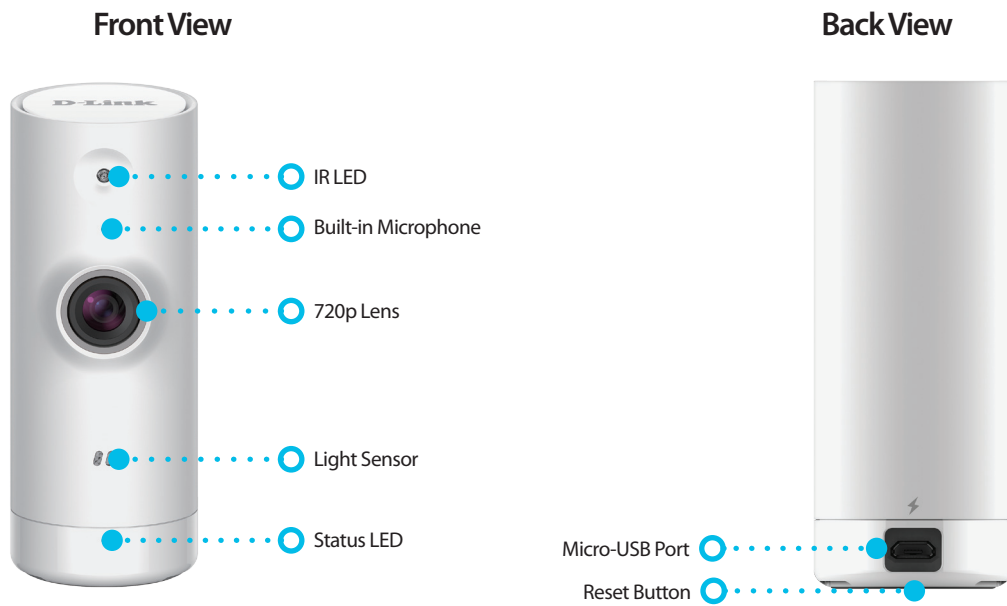

Anytime, Anywhere Access with mydlink™ Cloud Recording

Enhanced with mydlink™ cloud recording support, the DCS-8000LH makes it easy and convenient for you to look after your family and check up on your home or office. With a mydlink™ cloud recording subscription, you can have peace of mind with your video recordings sent automatically to a cloud server. Play back recordings from the cloud or download video clips to your mobile device from anywhere, anytime through the Internet. Access real-time live views of your cameras using the mydlink™ mobile app and set automated schedules via your mobile device, no matter where you are.

Product Images

Technical Specifications

Camera		
Hardware Profile	• 1/4" progressive CMOS sensor • Minimum illumination: • B/W (Night Mode), IR LEDs on: 0 lux • Minimum object distance: 50 cm • Lens focal length: 2.39 mm • Aperture: F2.4 • 5 m (16 ft) IR illumination distance	• Angle of view (16:9): • Horizontal: 112° • Vertical: 54° • Diagonal: 120° • Built-in Infrared-Cut Removable (ICR) Filter • Built-in microphone
Image Features	• Time stamp and text overlays • Configurable sound detection level	• Configurable motion detection windows
Video Compression	• H.264 format compression	• JPEG for still images
Video Resolution	• 720p (1280 x 720) at up to 30 fps	
Audio Support	• MPEG-2 AAC LC	
Network		
Connectivity	• 802.11n/g/b wireless with WPA/WPA2 encryption • Operates on 2.4 GHz band • Bluetooth 4.0	• Single-band 1T1R mode supports a maximum data rate of 72.2 Mbps (PHY rate) using 20 MHz bandwidth³